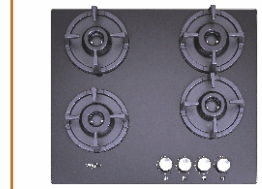

Elite HD 604 Brass

- Built-in Glass Hob - 4 Burners 60 cm
- Burner Powers (kw): 2.5 x 2, 1.7 x 2
- Auto Electric Ignition
- Chrome Finish Heat Resistant Knob
- Heavy Duty Brass Burner, Cast Iron Grids
- Product Size (W x D) mm: 600 x 525
- Cutting Size (WxD) mm: 560 x 485 x 55

MRP* ₹27 290.00