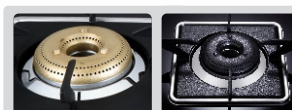

MRP\* ₹15 990.00

High efficiency heavy duty forged natural brass finish burners

High efficiency heavy duty forged brass burners with anodized black coating

Dual Tone designer knobs

Metallic knobs

5 Years Warranty on Burners & Gas Valves