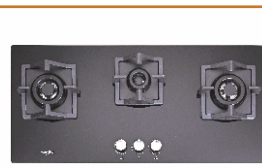

Elite HDMC 903 Brass

- Built-in Glass Hob - 3 Burners 90 cm
- Burner Powers (kw): 3.5 x 2, 1.7 x 1
- Auto Electric Ignition, Cast Iron Grids
- Chrome Finish Heat Resistant Knob
- Heavy Duty Multi Flame Control
- Brass Burner
- Product Size (W x D) mm: 900 x 425
- Cutting Size (WxD) mm: 860 x 385 x 55

MRP* ₹36 790.00