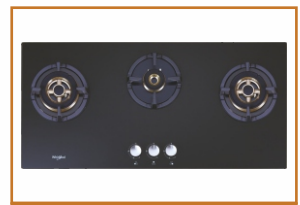

Elite Pro Brass HDMC 903

- Built-in Glass Hob - 3 Burners 90 cm
- Burner Powers (kw):
- 3.5 Kw x 2, 1.5 kw x 1
- Auto Electric Ignition, Cast Iron Grids
- Chrome Finish Heat Resistant Knob
- Full Brass Heavy Duty Multi-Flame Burners
- Ignition Plug with Brass Sleeve
- Product Size (WxDxH) mm: 900 x 425 x 120
- Cutting Size (WxDxH) mm: 860 x 385 x 55

MRP* ₹39 890.00

Above Elite Pro Hobs also available with FFD (Flame Failure Safety Device).