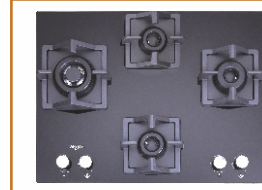

Elite HDMC 704 Brass

- Built-in Glass Hob - 4 Burners 70 cm
- Burner Powers (kw): 3.5 x 1, 2.5 x 1, 1.7 x 2
- Auto Electric Ignition, Cast Iron Grids
- Chrome Finish Heat Resistant Knob
- Heavy Duty Multi Flame Control
- Brass Burner
- Product Size (W x D) mm: 700 x 525
- Cutting Size (WxD) mm: 645 x 475 x 55

MRP* ₹35 690.00