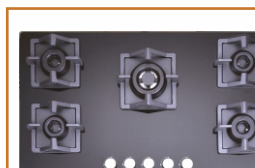

Elite HDMC 905 Brass

- Built-in Glass Hob - 5 Burners 90 cm
- Burner Powers(kw): 3.5 x 1, 2.5 x 2, 1.7 x 2
- Auto Electric Ignition, Cast Iron Grids
- Chrome Finish Heat Resistant Knob
- Heavy Duty Multi Flame Control
- Brass Burner
- Product Size (W x D) mm: 900 x 525
- Cutting Size (WxD) mm: 795 x 485 x 55

MRP* ₹46 190.00